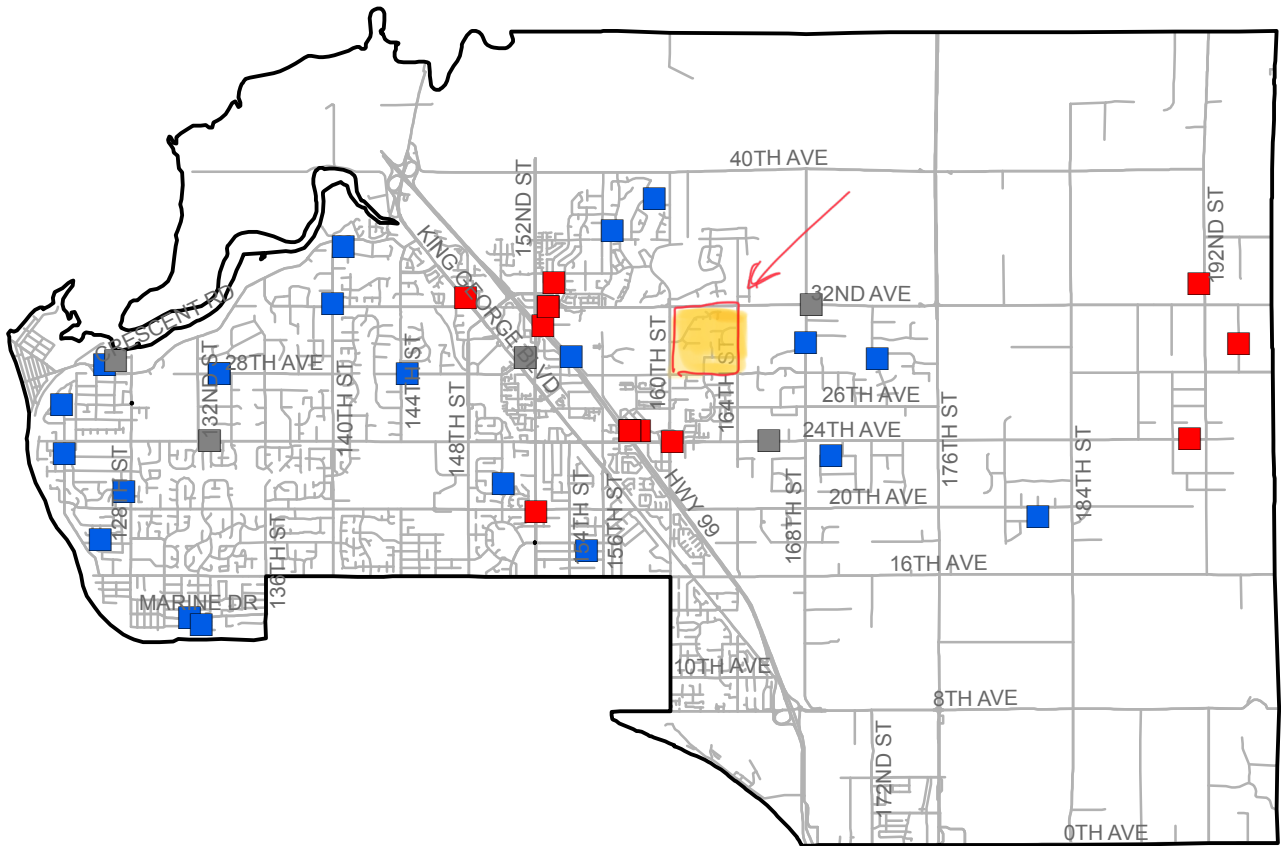

**South Surrey - District 5
Auto Crime Map
September 1 - 30, 2018**

- Auto Theft
- ▲ Theft from Auto

For interactive maps, please visit COSMOS at <http://cosmos.surrey.ca>

South Surrey - District 5 Break-and-Enter Map September 1 - 30, 2018

- B&E - Business
- B&E-Other
- B&E - Residence

For interactive maps, please visit COSMOS at <http://cosmos.surrey.ca>

**South Surrey - District 5
Robbery Map
September 1 - 30, 2018**