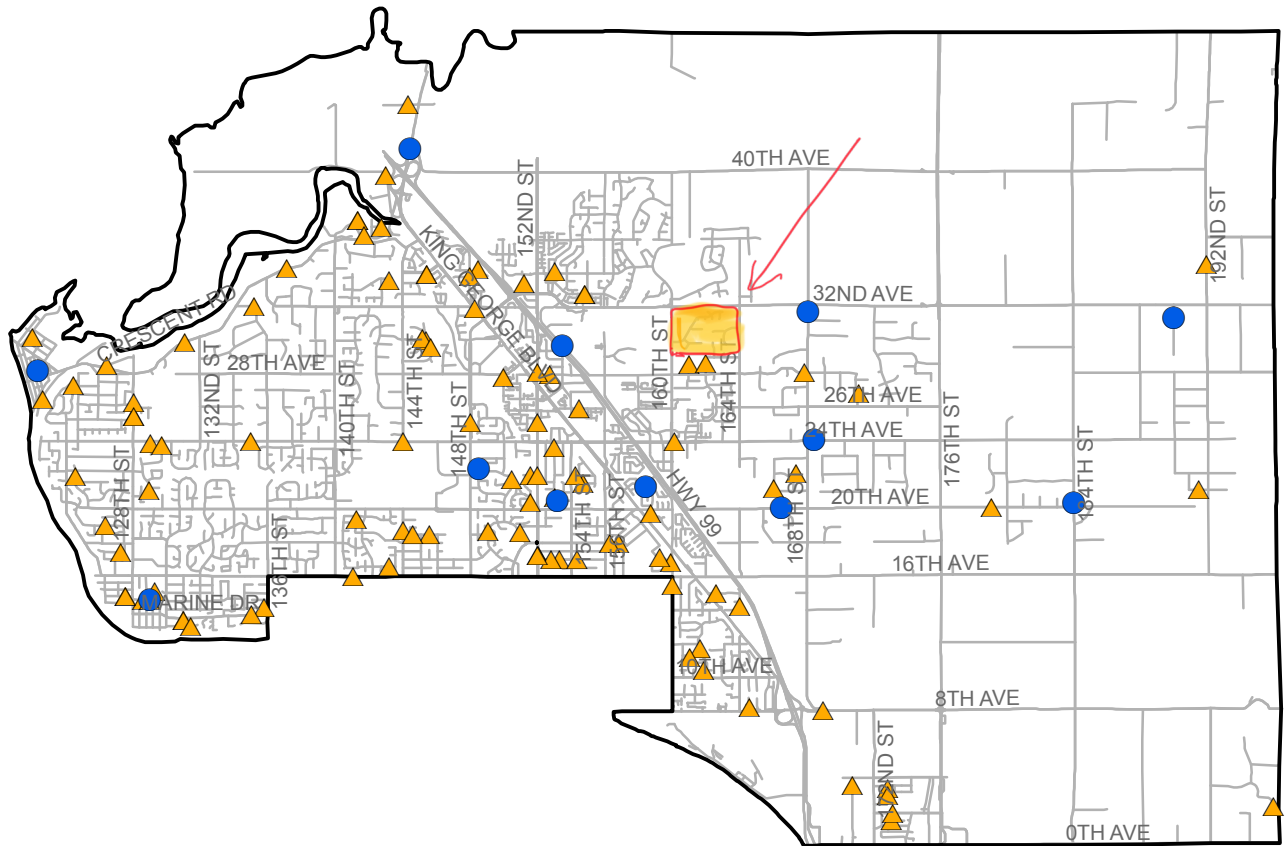

**South Surrey - District 5
Auto Crime Map
September 1 - 30, 2018**

- Auto Theft
- ▲ Theft from Auto

For interactive maps, please visit COSMOS at <http://cosmos.surrey.ca>

South Surrey - District 5 Break-and-Enter Map September 1 - 30, 2018

- B&E - Business
- B&E-Other
- B&E - Residence

For interactive maps, please visit COSMOS at <http://cosmos.surrey.ca>

**South Surrey - District 5
Robbery Map
September 1 - 30, 2018**