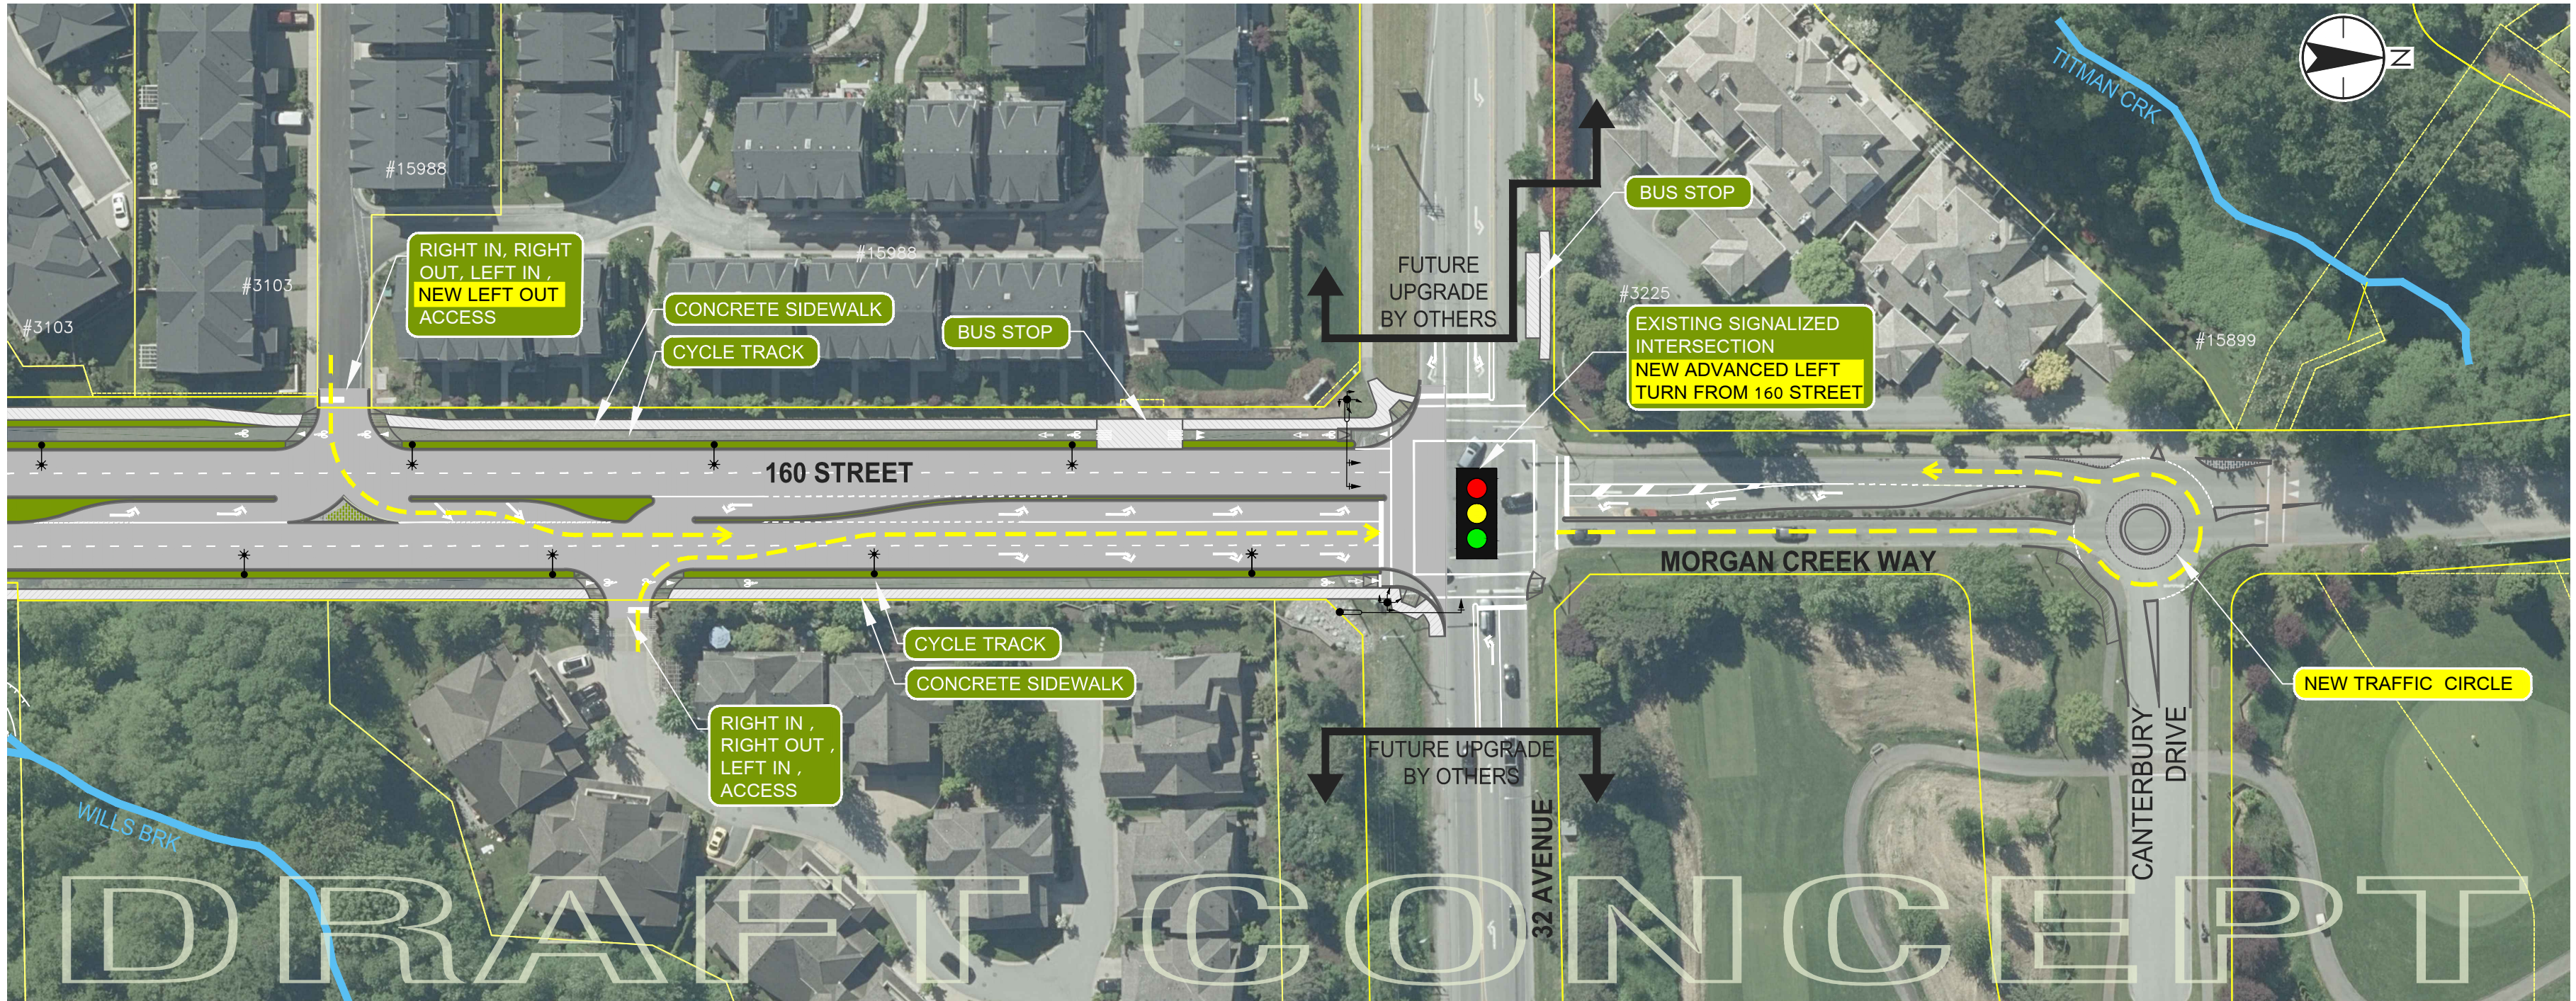

160 STREET: 3100 BLOCK TO CANTERBURY DRIVE

160 STREET ARTERIAL ROAD WIDENING FROM 26 AVENUE AND CANTERBURY DRIVE

www.surrey.ca/ccp