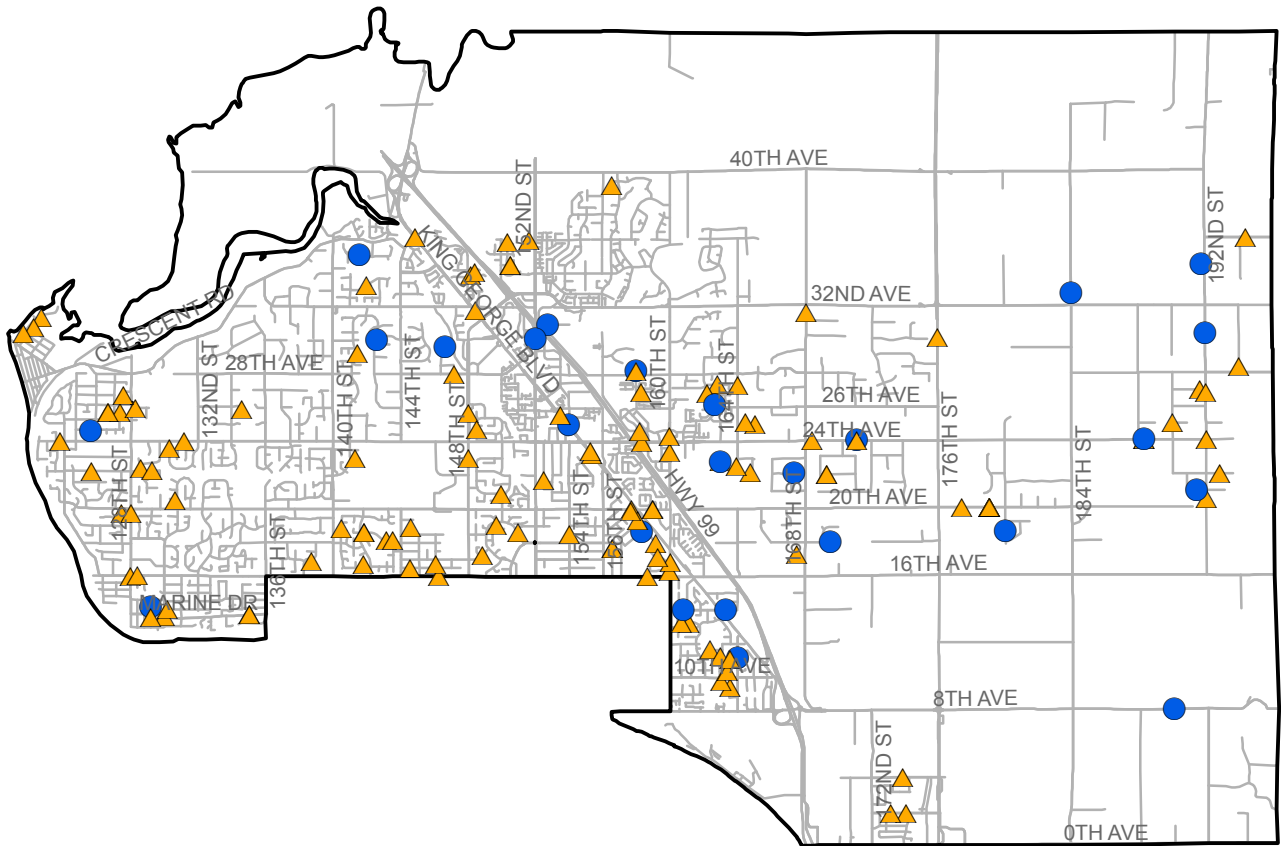

South Surrey - District 5
Auto Crime Map
October 1 - 31, 2019

- Auto Theft
- ▲ Theft from Auto

For interactive maps, please visit COSMOS at <http://cosmos.surrey.ca>

South Surrey - District 5 Break-and-Enter Map October 1 - 31, 2019

- B&E - Business
- B&E-Other
- B&E - Residence

For interactive maps, please visit COSMOS at <http://cosmos.surrey.ca>

**South Surrey - District 5
Robbery Map
October 1 - 31, 2019**