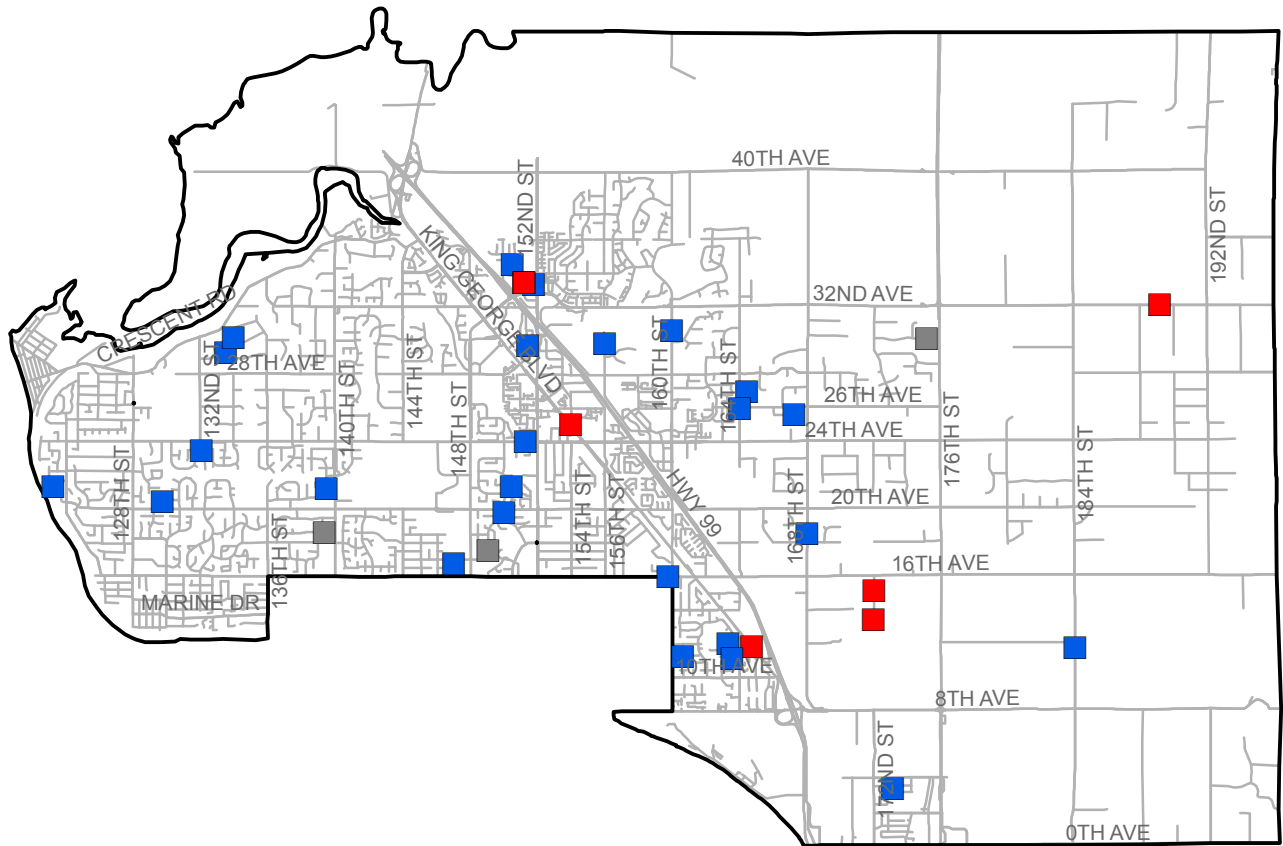

South Surrey - District 5
Auto Crime Map
October 1 - 31, 2019

- Auto Theft
- ▲ Theft from Auto

For interactive maps, please visit COSMOS at <http://cosmos.surrey.ca>

South Surrey - District 5 Break-and-Enter Map October 1 - 31, 2019

- B&E - Business
- B&E-Other
- B&E - Residence

For interactive maps, please visit COSMOS at <http://cosmos.surrey.ca>

**South Surrey - District 5
Robbery Map
October 1 - 31, 2019**