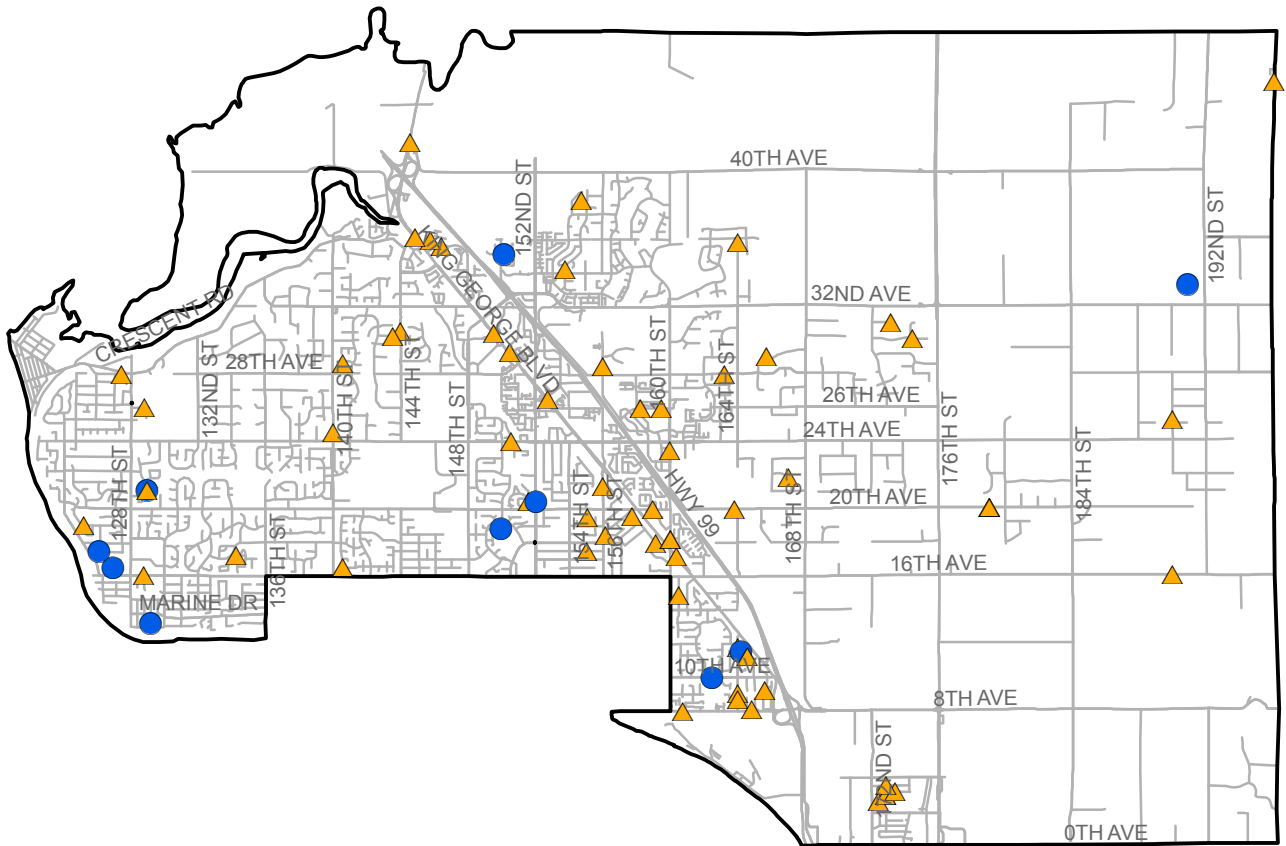

South Surrey - District 5 Auto Crime Map September 1 - 30, 2020

- Auto Theft
- ▲ Theft from Auto

For interactive maps, please visit COSMOS at <http://cosmos.surrey.ca>

South Surrey - District 5 Break-and-Enter Map September 1 - 30, 2020

- B&E - Business
- B&E-Other
- B&E - Residence

For interactive maps, please visit COSMOS at <http://cosmos.surrey.ca>

**South Surrey - District 5
Robbery Map
September 1 - 30, 2020**

● Robbery