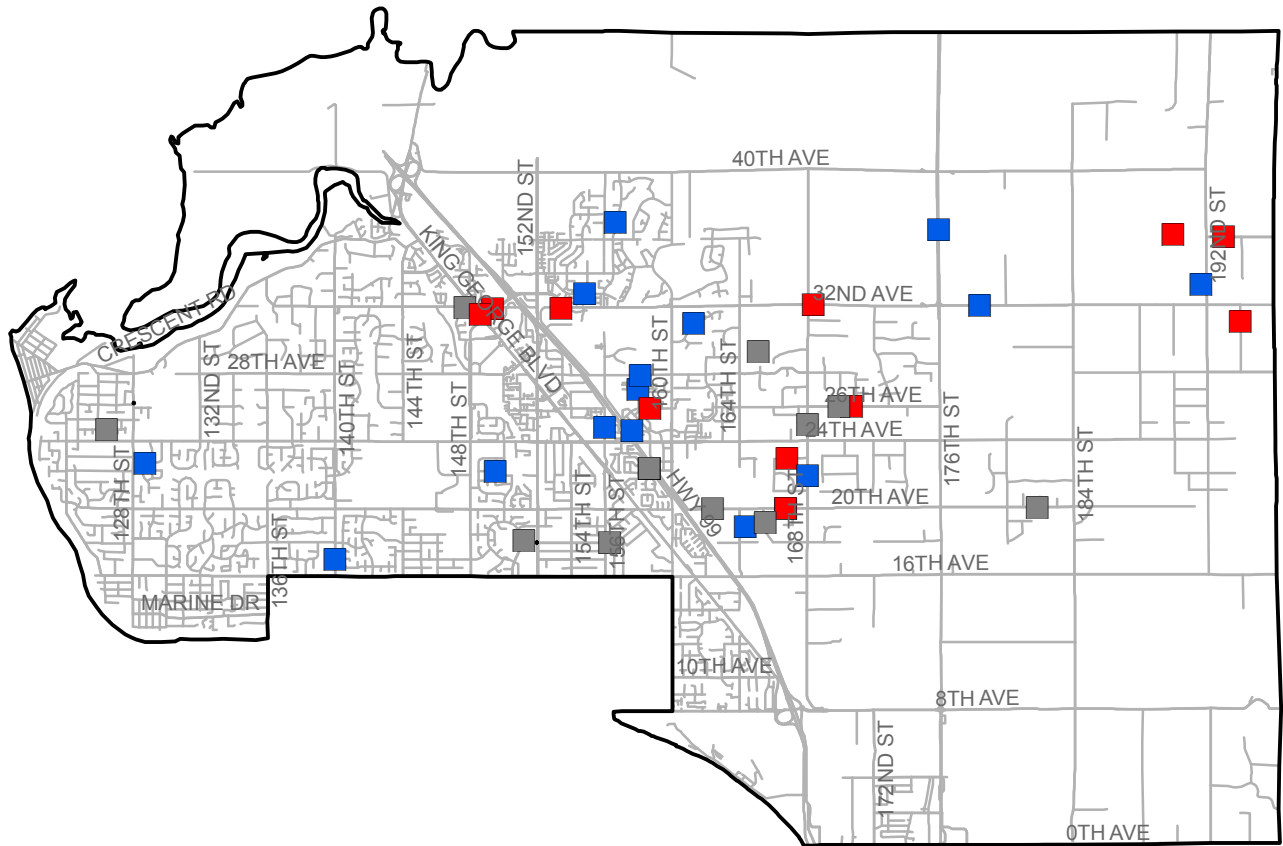

South Surrey - District 5 Auto Crime Map September 1 - 30, 2020

- Auto Theft
- ▲ Theft from Auto

For interactive maps, please visit COSMOS at <http://cosmos.surrey.ca>

South Surrey - District 5 Break-and-Enter Map September 1 - 30, 2020

- B&E - Business
- B&E-Other
- B&E - Residence

For interactive maps, please visit COSMOS at <http://cosmos.surrey.ca>

**South Surrey - District 5
Robbery Map
September 1 - 30, 2020**

● Robbery